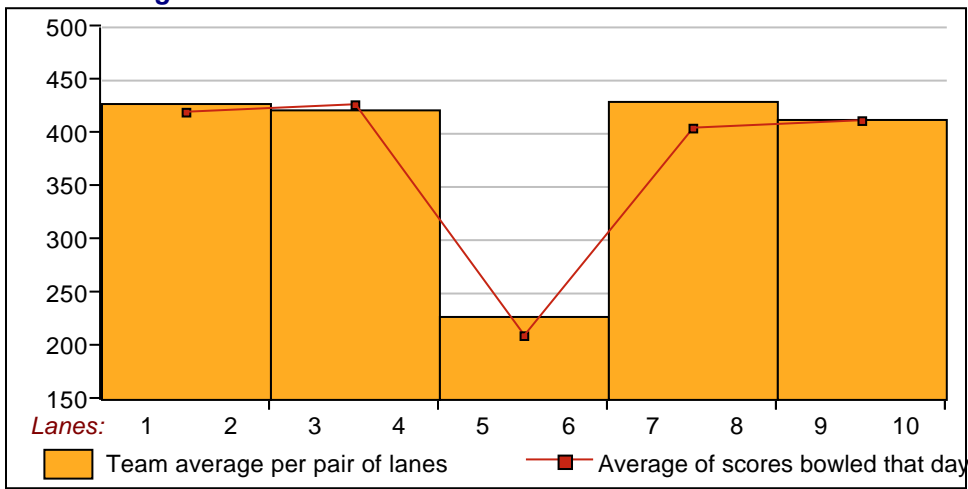

Team Average vs Ave of Scores