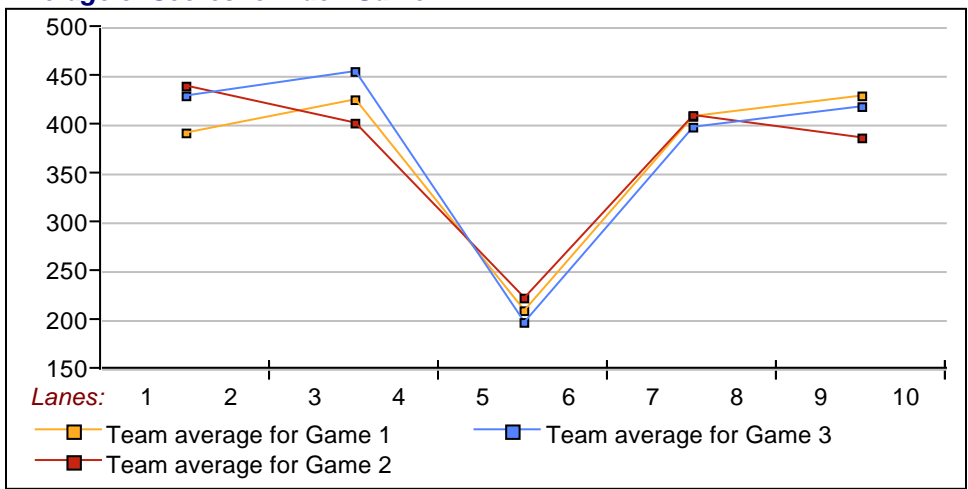

Average of Scores for Each Game